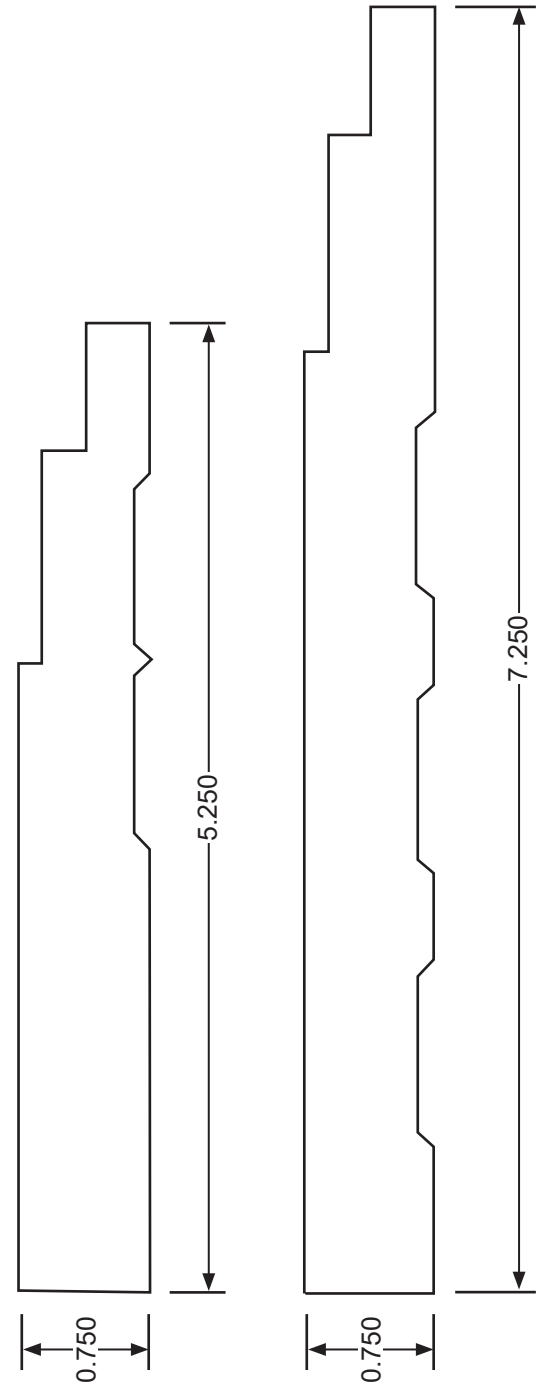

COLONIAL CROWN FAMILY

POPLAR ONLY

COVE CROWNS

4 1/4"
COVE
CROWN
BL19

5"
COVE
CROWN
BL20

5 7/8"
COVE
CROWN
BL21

6"
COVE
CROWN
BL22

6"
BEAD
COVE
CROWN
BL23

7 1/4"
COVE BASE
BL29

POPLAR ONLY

**BEAD
STACK
BL36**

**3 1/4"
BEAD
CASE
BL37**

**5 1/4"
BEAD
BASE
BL40**

**7 1/4"
BEAD
BASE
BL41**

POPLAR ONLY

BEVEL FAMILY

4"
CONTEMPORARY
BASE
BL410

CONTEMPORARY
DOOR STOP
BL44

POPLAR ONLY

3 STEP CASE
BL412

1 3/4"
STOP
BL44

1 3/8"
STOP
BL408

5 1/4"
2 STEP BASE
BL413

7 1/4"
2 STEP BASE
BL414

POPLAR ONLY

723
3/8" x 3 3/16" x RL

433
5/16" x 3 1/4" x RL

618 *
9/16" x 5 1/4" x RL

620 *
9/16" x 4 1/4" x RL

633 *
7/16" x 3 1/4" x RL

2813 *
9/16" x 5 3/16" x 16'
(PRIMED ONLY)

CLEAR PINE