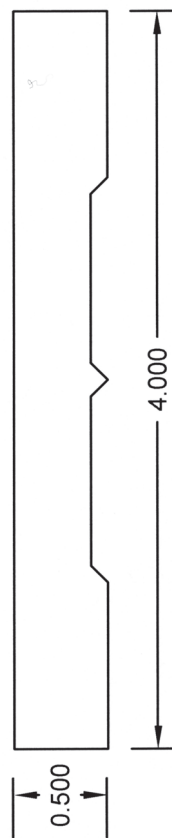

COLONIAL CROWN FAMILY

POPLAR ONLY

COVE CROWNS

4 1/4"
COVE
CROWN
BL19

5"
COVE
CROWN
BL20

5 7/8"
COVE
CROWN
BL21

6"
COVE
CROWN
BL22

6"
BEAD
COVE
CROWN
BL23

3 1/4"
LOFT CASE
BL43

LOFT DOOR STOP
BL44

1 3/8"
LOFT STOP
BL408

5 1/2"
LOFT BASE
BL45

7 1/4"
LOFT BASE
BL416

POPLAR ONLY

2 1/2"
CONTEMPORARY
CASE
BL409

1 3/8"
CONTEMPORARY
STOP
BL408

4"
CONTEMPORARY
BASE
BL410

CONTEMPORARY
DOOR STOP
BL44

POPLAR ONLY

3 STEP CASE
BL412

1 3/4"
STOP
BL44

1 3/8"
STOP
BL408

5 1/4"
2 STEP BASE
BL413

7 1/4"
2 STEP BASE
BL414

POPLAR ONLY

723
3/8" x 3 3/16" x RL

433
5/16" x 3 1/4" x RL

618 *
9/16" x 5 1/4" x RL

620 *
9/16" x 4 1/4" x RL

633 *
7/16" x 3 1/4" x RL

2813 *
9/16" x 5 3/16" x 16'
(PRIMED ONLY)

CLEAR PINE