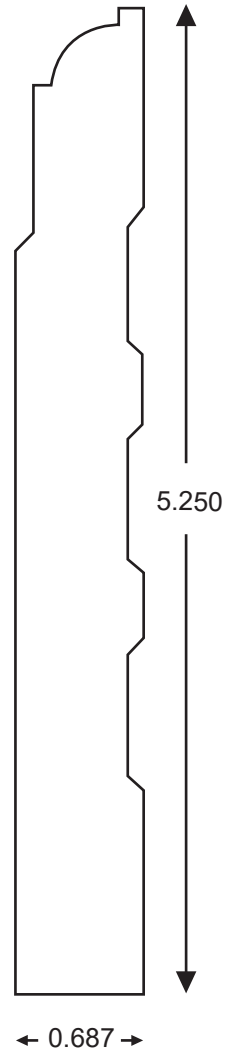

COLONIAL CROWN FAMILY

POPLAR ONLY

COVE CROWNS

4 1/4"
COVE
CROWN
BL19

5"
COVE
CROWN
BL20

5 7/8"
COVE
CROWN
BL21

6"
COVE
CROWN
BL22

6"
BEAD
COVE
CROWN
BL23

7"
COVE
CROWN
L7PCOVE

POPLAR ONLY

COVE FAMILY

COVE
STACK
BL24

3 1/4"
COVE
CASE
BL25

COVE
STOP & SHOE
BL26

4 1/4"
COVE BASE
BL27

5 1/4"
COVE BASE
BL28

7 1/4"
COVE BASE
BL29

POPLAR ONLY

**BEAD
STACK
BL36**

**3 1/4"
BEAD
CASE
BL37**

**5 1/4"
BEAD
BASE
BL40**

**7 1/4"
BEAD
BASE
BL41**

POPLAR ONLY

BEVEL FAMILY

POPLAR ONLY

723
3/8" x 3 3/16" x RL

433
5/16" x 3 1/4" x RL

618 *
9/16" x 5 1/4" x RL

620 *
9/16" x 4 1/4" x RL

633 *
7/16" x 3 1/4" x RL

2813 *
9/16" x 5 3/16" x 16'
(PRIMED ONLY)

CLEAR PINE