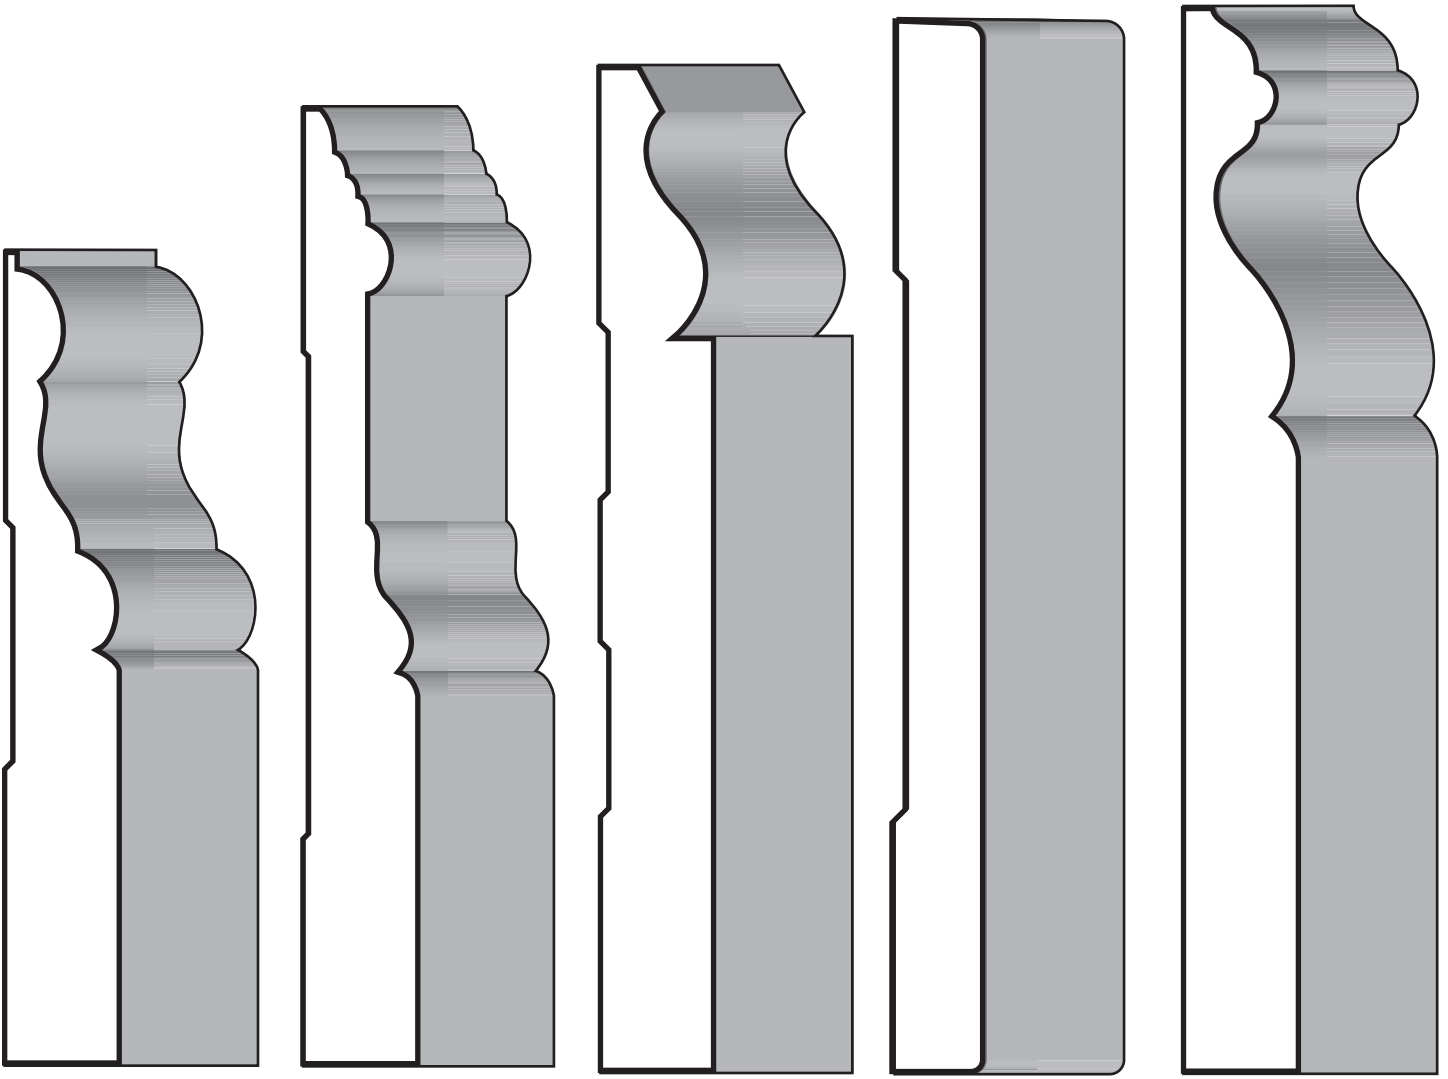

CLEAR PINE

* = PRIMED AVAILABLE
(SPECIFIC LENGTHS ONLY)

7714
3/4" x 3"

421
3/4" x 3 1/4"

7715
3/4" x 3 1/2"

954
3/4" x 3 1/2"

AVAILABLE IN 16'PC ONLY

5708
5/8" x 4 1/4"

5709
5/8" x 5"

7163
5/8" x 5 1/4"

512
1/2" x 5 1/2"

5955
5/8" x 5 9/16"

AVAILABLE IN 16'PC ONLY

5180
5/8" x 4 1/4"

5982
5/8" x 4 1/2"

5991
1" x 6 5/16"