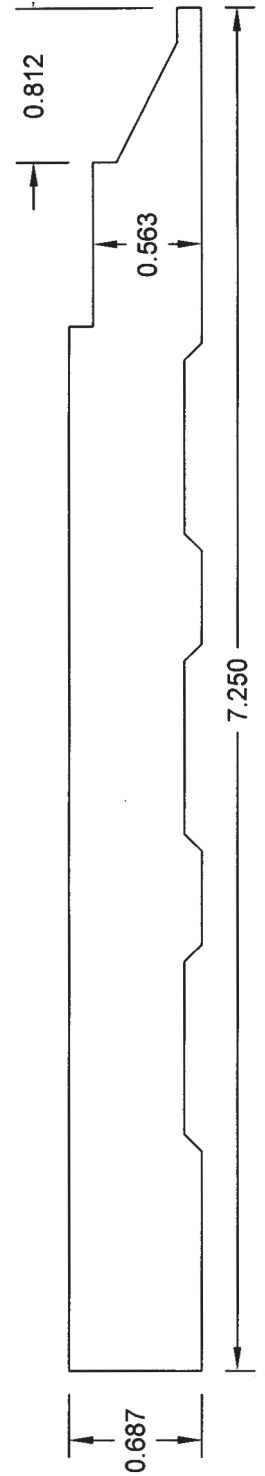

7 1/4"
BEVEL
BASE
BL35

POPLAR ONLY