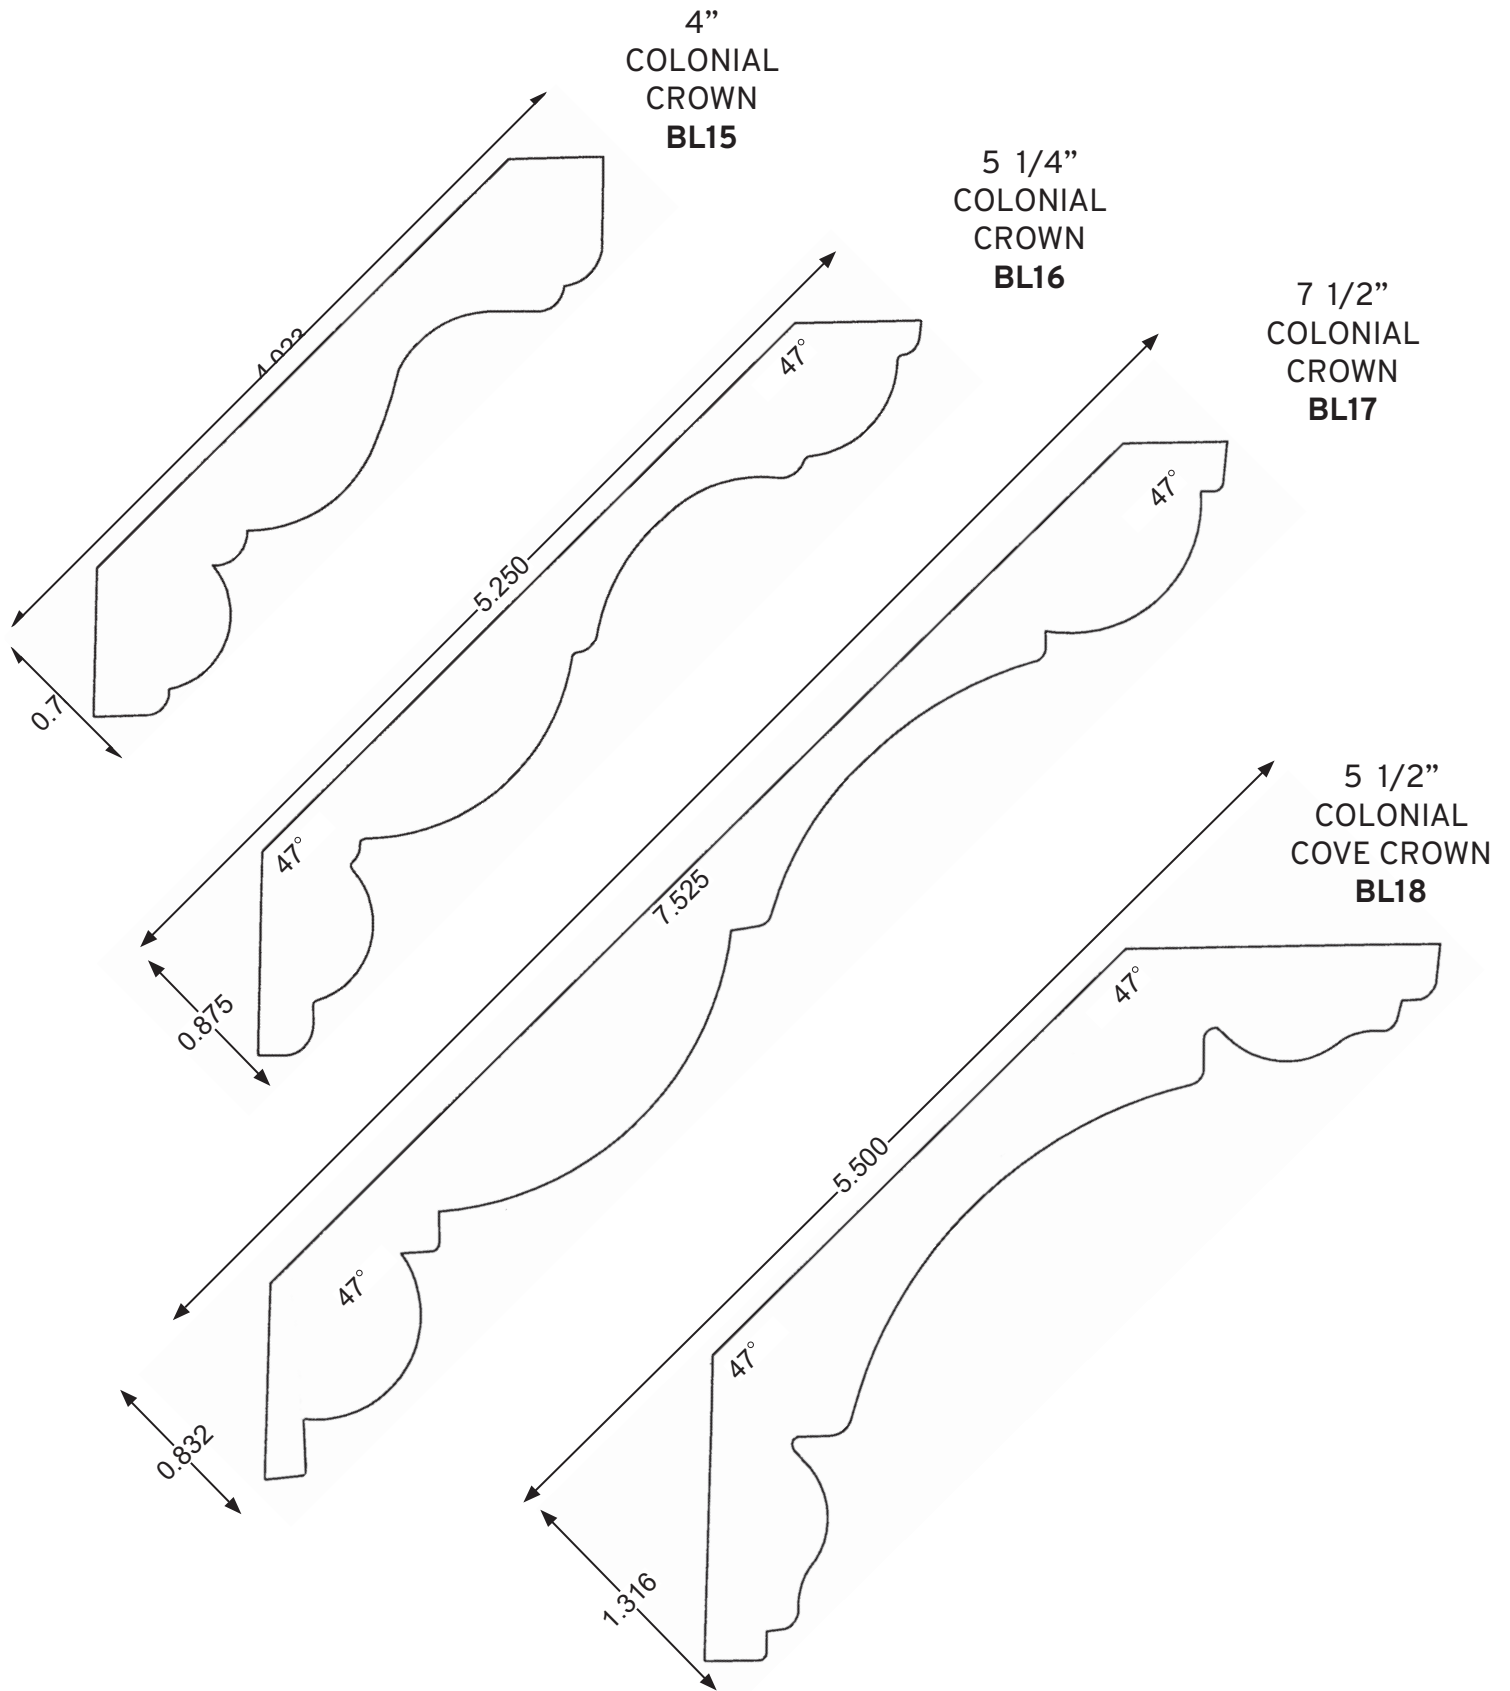

COLONIAL
DOOR STOP
BL4

COLONIAL
STACK
BL3

2 3/4"
COLONIAL
CASE
BL1

3 1/4"
COLONIAL
CASE
BL2

4 1/4"
COLONIAL
BASE
BL5

5 1/4"
COLONIAL
BASE
BL6

7"
COLONIAL
BASE
BL7

POPLAR ONLY

COLONIAL CROWN FAMILY

POPLAR ONLY

COVE CROWNS

4 1/4"
COVE
CROWN
BL19

5"
COVE
CROWN
BL20

5 7/8"
COVE
CROWN
BL21

6"
COVE
CROWN
BL22

6"
BEAD
COVE
CROWN
BL23

7"
COVE
CROWN
L7PCOVE

POPLAR ONLY

COVE FAMILY

COVE
STACK
BL24

3 1/4"
COVE
CASE
BL25

COVE
STOP & SHOE
BL26

4 1/4"
COVE BASE
BL27

5 1/4"
COVE BASE
BL28