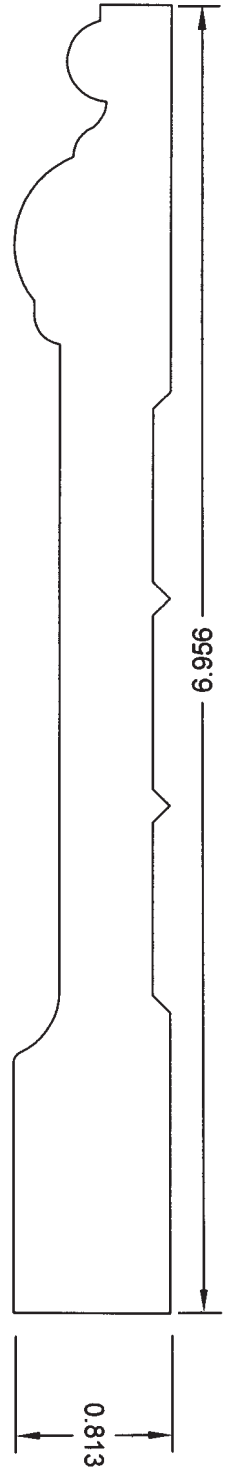

ANN ARBOR

5851 JACKSON RD
ANN ARBOR, MI 48103
(734) 441-0700

WWW.BOLYARDLUMBER.COM

FIND US ON SOCIAL MEDIA

INDEX

COLONIAL FAMILY	1
COLONIAL CROWN	2
COVE CROWNS	3
COVE FAMILY	4
BEAD FAMILY	5
BEVEL FAMILY	6
LOFT FAMILY	7
CONTEMPORARY FAMILY	8
STEP FAMILY	9
PANEL / CHAIR MOULDING	10 - 11
BASEBOARDS	12
CASINGS	13
COVES	15
CROWNS	15 - 16
DOOR STOPS / HANDRAILS	17
PANEL / SCREEN MOULDS	18
MISCELLANEOUS	19 - 20
STOOLS	21
MDF	22 - 24

COLONIAL
DOOR STOP
BL4

COLONIAL
STACK
BL3

2 3/4"
COLONIAL
CASE
BL1

3 1/4"
COLONIAL
CASE
BL2

4 1/4"
COLONIAL
BASE
BL5

5 1/4"
COLONIAL
BASE
BL6

7"
COLONIAL
BASE
BL7

POPLAR ONLY

COLONIAL CROWN FAMILY

POPLAR ONLY

COVE CROWNS

4 1/4"
COVE
CROWN
BL19

5"
COVE
CROWN
BL20

5 7/8"
COVE
CROWN
BL21

6"
COVE
CROWN
BL22

6"
BEAD
COVE
CROWN
BL23

7"
COVE
CROWN
L7PCOVE

POPLAR ONLY

COVE FAMILY

COVE
STACK
BL24

3 1/4"
COVE
CASE
BL25

COVE
STOP & SHOE
BL26

4 1/4"
COVE BASE
BL27

5 1/4"
COVE BASE
BL28