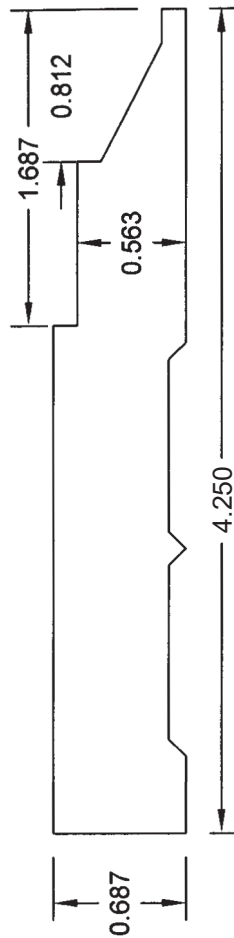

4 1/4"
BEVEL
BASE
BL33