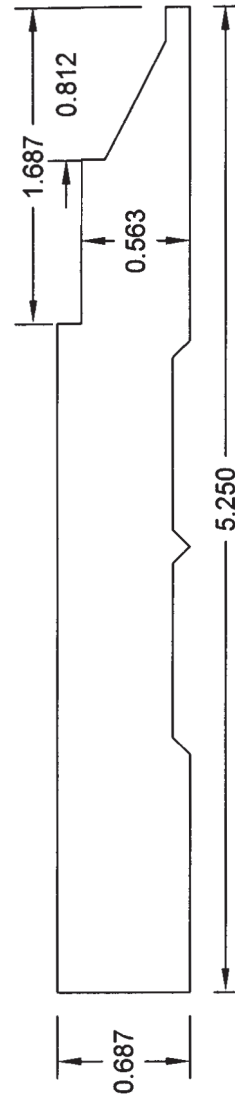

5 1/4"
BEVEL
BASE
BL34