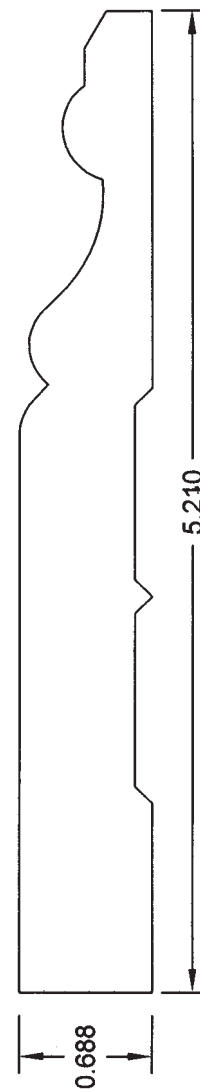

ANN ARBOR

5851 JACKSON RD
ANN ARBOR, MI 48103
(734) 441-0700

WWW.BOLYARDLUMBER.COM

FIND US ON SOCIAL MEDIA

INDEX

COLONIAL FAMILY	1
COLONIAL CROWN	2
COVE CROWNS	3
COVE FAMILY	4
BEAD FAMILY	5
BEVEL FAMILY	6
LOFT FAMILY	7
CONTEMPORARY FAMILY	8
STEP FAMILY	9
PANEL / CHAIR MOULDING	10 - 11
BASEBOARDS	12
CASINGS	13
COVES	15
CROWNS	15 - 16
DOOR STOPS / HANDRAILS	17
PANEL / SCREEN MOULDS	18
MISCELLANEOUS	19 - 20
STOOLS	21
MDF	22 - 24

COLONIAL
DOOR STOP
BL4

COLONIAL
STACK
BL3

2 3/4"
COLONIAL
CASE
BL1

3 1/4"
COLONIAL
CASE
BL2

4 1/4"
COLONIAL
BASE
BL5

5 1/4"
COLONIAL
BASE
BL6

7"
COLONIAL
BASE
BL7

POPLAR ONLY

COLONIAL CROWN FAMILY

POPLAR ONLY

COVE CROWNS

4 1/4"
COVE
CROWN
BL19

5"
COVE
CROWN
BL20

5 7/8"
COVE
CROWN
BL21

6"
COVE
CROWN
BL22

6"
BEAD
COVE
CROWN
BL23

POPLAR ONLY

723
3/8" x 3 3/16" x RL

433
5/16" x 3 1/4" x RL

618 *
9/16" x 5 1/4" x RL

620 *
9/16" x 4 1/4" x RL

633 *
7/16" x 3 1/4" x RL

2813 *
9/16" x 5 3/16" x 16'
(PRIMED ONLY)

CLEAR PINE