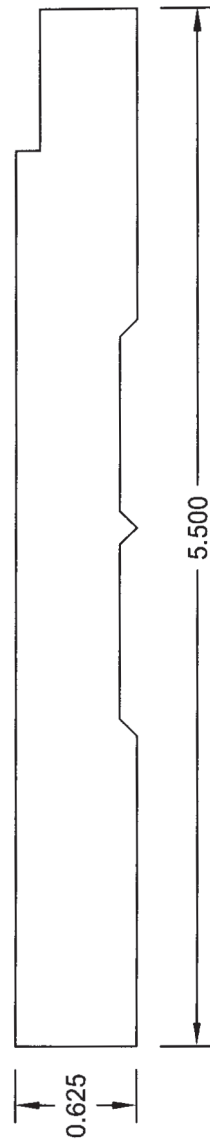

COLONIAL CROWN FAMILY

POPLAR ONLY

COVE CROWNS

4 1/4"
COVE
CROWN
BL19

5"
COVE
CROWN
BL20

5 7/8"
COVE
CROWN
BL21

6"
COVE
CROWN
BL22

6"
BEAD
COVE
CROWN
BL23

7 1/4"
COVE BASE
BL29

POPLAR ONLY

**BEAD
STACK
BL36**

**3 1/4"
BEAD
CASE
BL37**

**5 1/4"
BEAD
BASE
BL40**

**7 1/4"
BEAD
BASE
BL41**

POPLAR ONLY

BEVEL FAMILY

3 1/4"
LOFT CASE
BL43

LOFT DOOR STOP
BL44

1 3/8"
LOFT STOP
BL408

5 1/2"
LOFT BASE
BL45

7 1/4"
LOFT BASE
BL416

POPLAR ONLY

2 1/2"
CONTEMPORARY
CASE
BL409

1 3/8"
CONTEMPORARY
STOP
BL408

POPLAR ONLY

723
3/8" x 3 3/16" x RL

433
5/16" x 3 1/4" x RL

618 *
9/16" x 5 1/4" x RL

620 *
9/16" x 4 1/4" x RL

633 *
7/16" x 3 1/4" x RL

2813 *
9/16" x 5 3/16" x 16'
(PRIMED ONLY)

CLEAR PINE